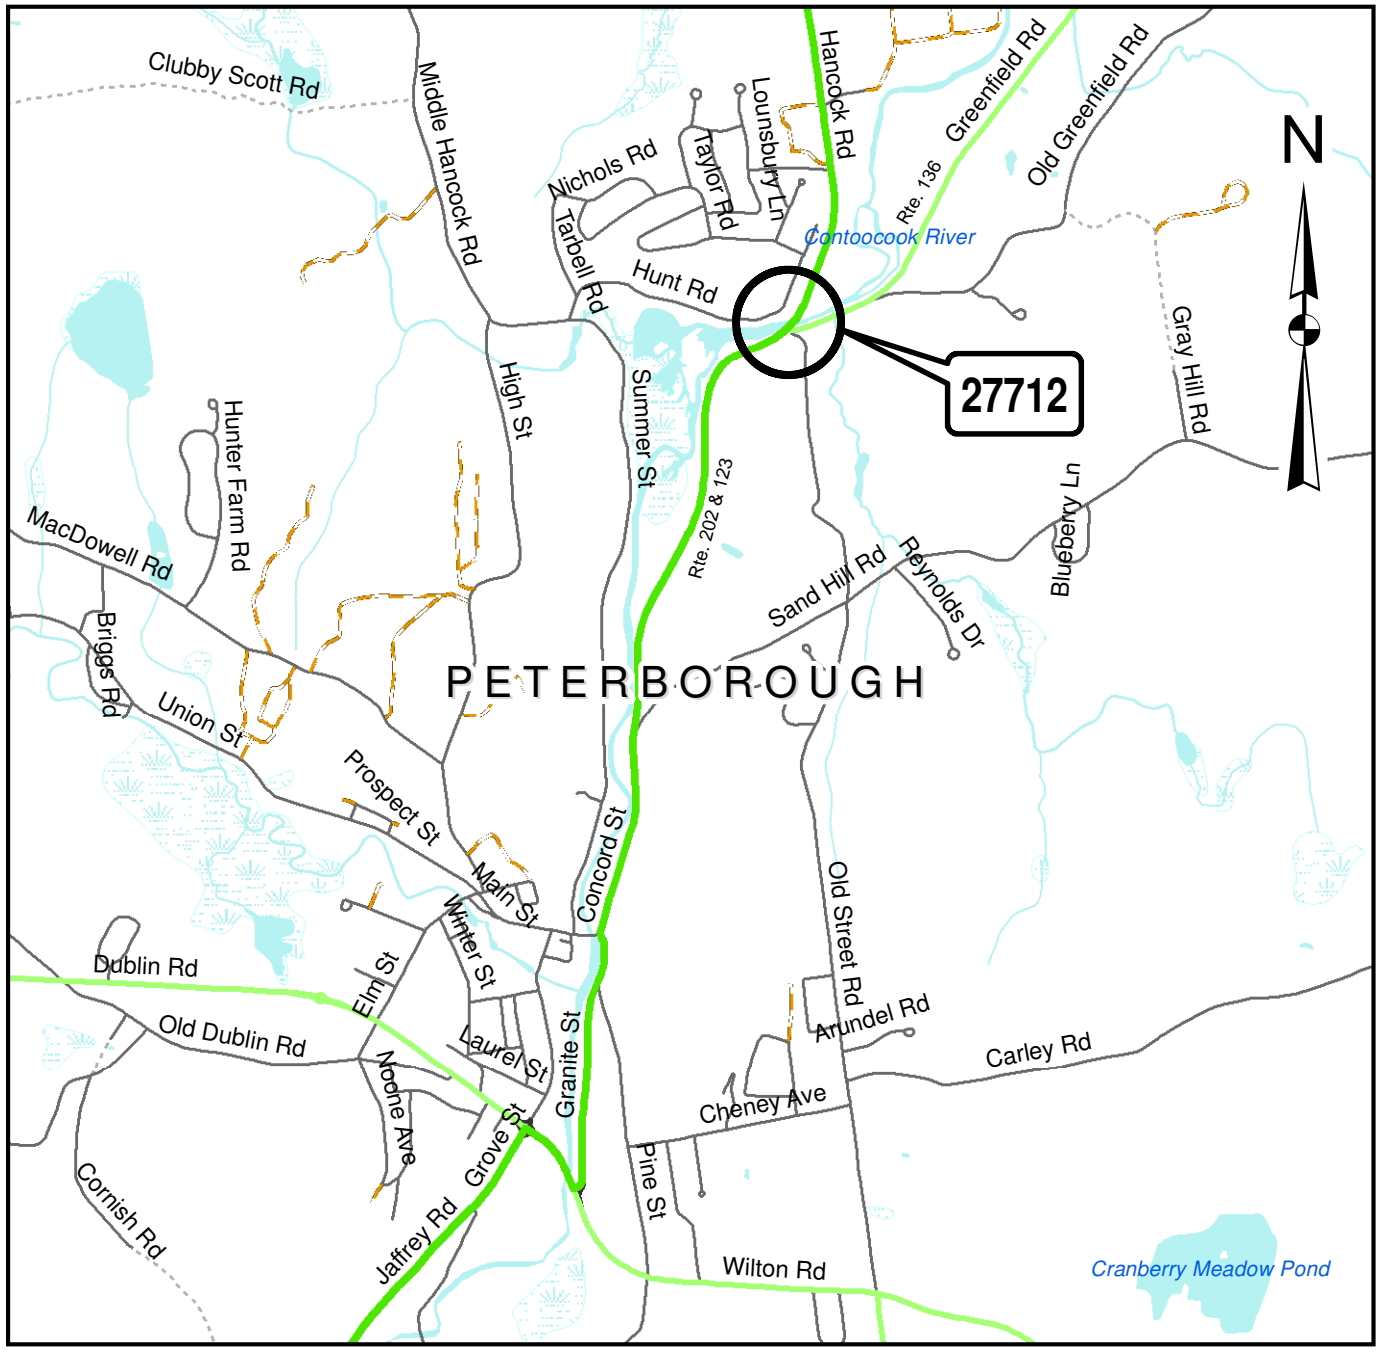

Peterborough - US 202 & NH 123 over Contoocook River

LEGEND

- Streams
- Water Bodies
- US Routes
- State Routes
- Interstates
- Local Roads
- Town Boundary

New Hampshire
DOT
 Department of Transportation

State #: 27712
 Federal #: X-A003 (595)

LOCATION MAP