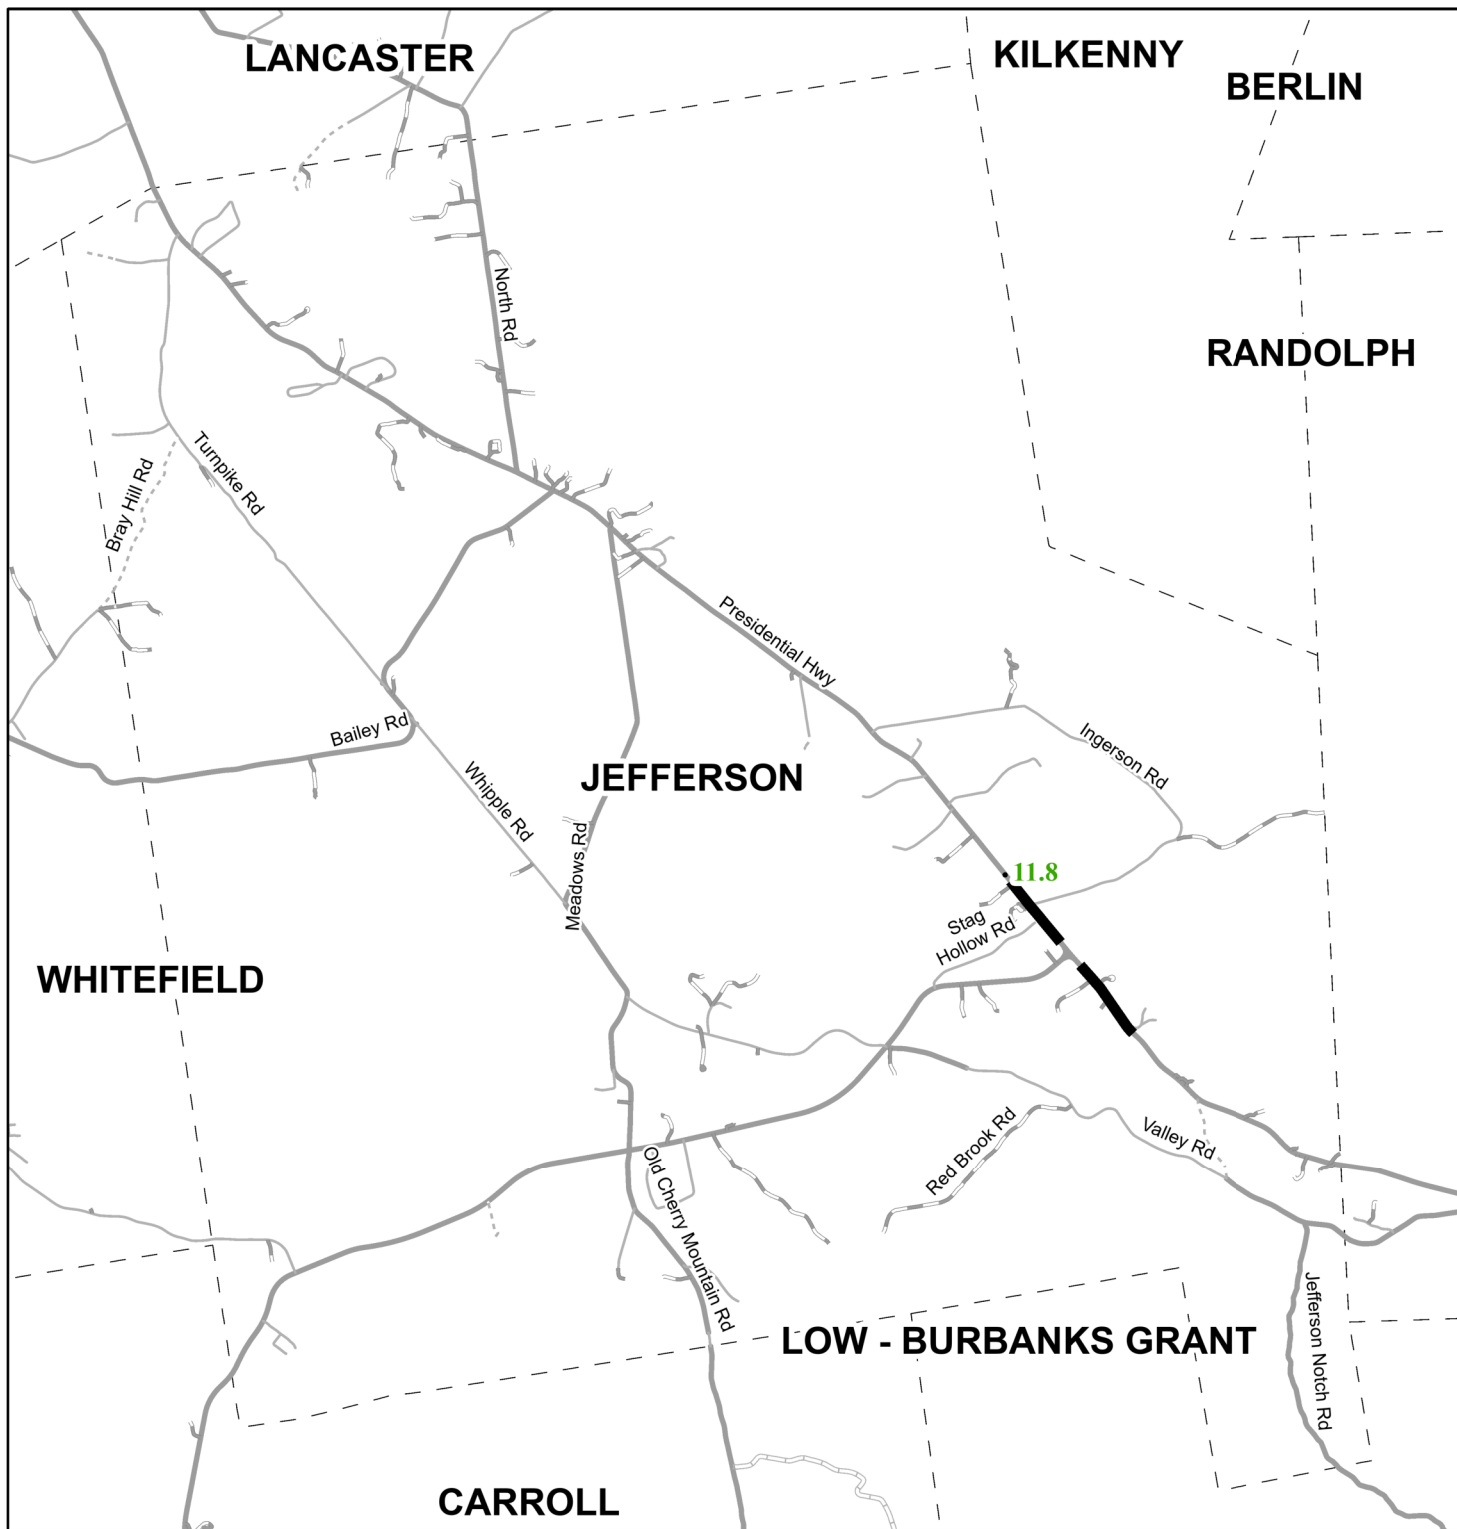

# Proposed Rumble Strips - Town of Jefferson, US 2

## Legend

-  Sinusoidal centerline and sinusoidal shoulders
-  Sinusoidal centerline