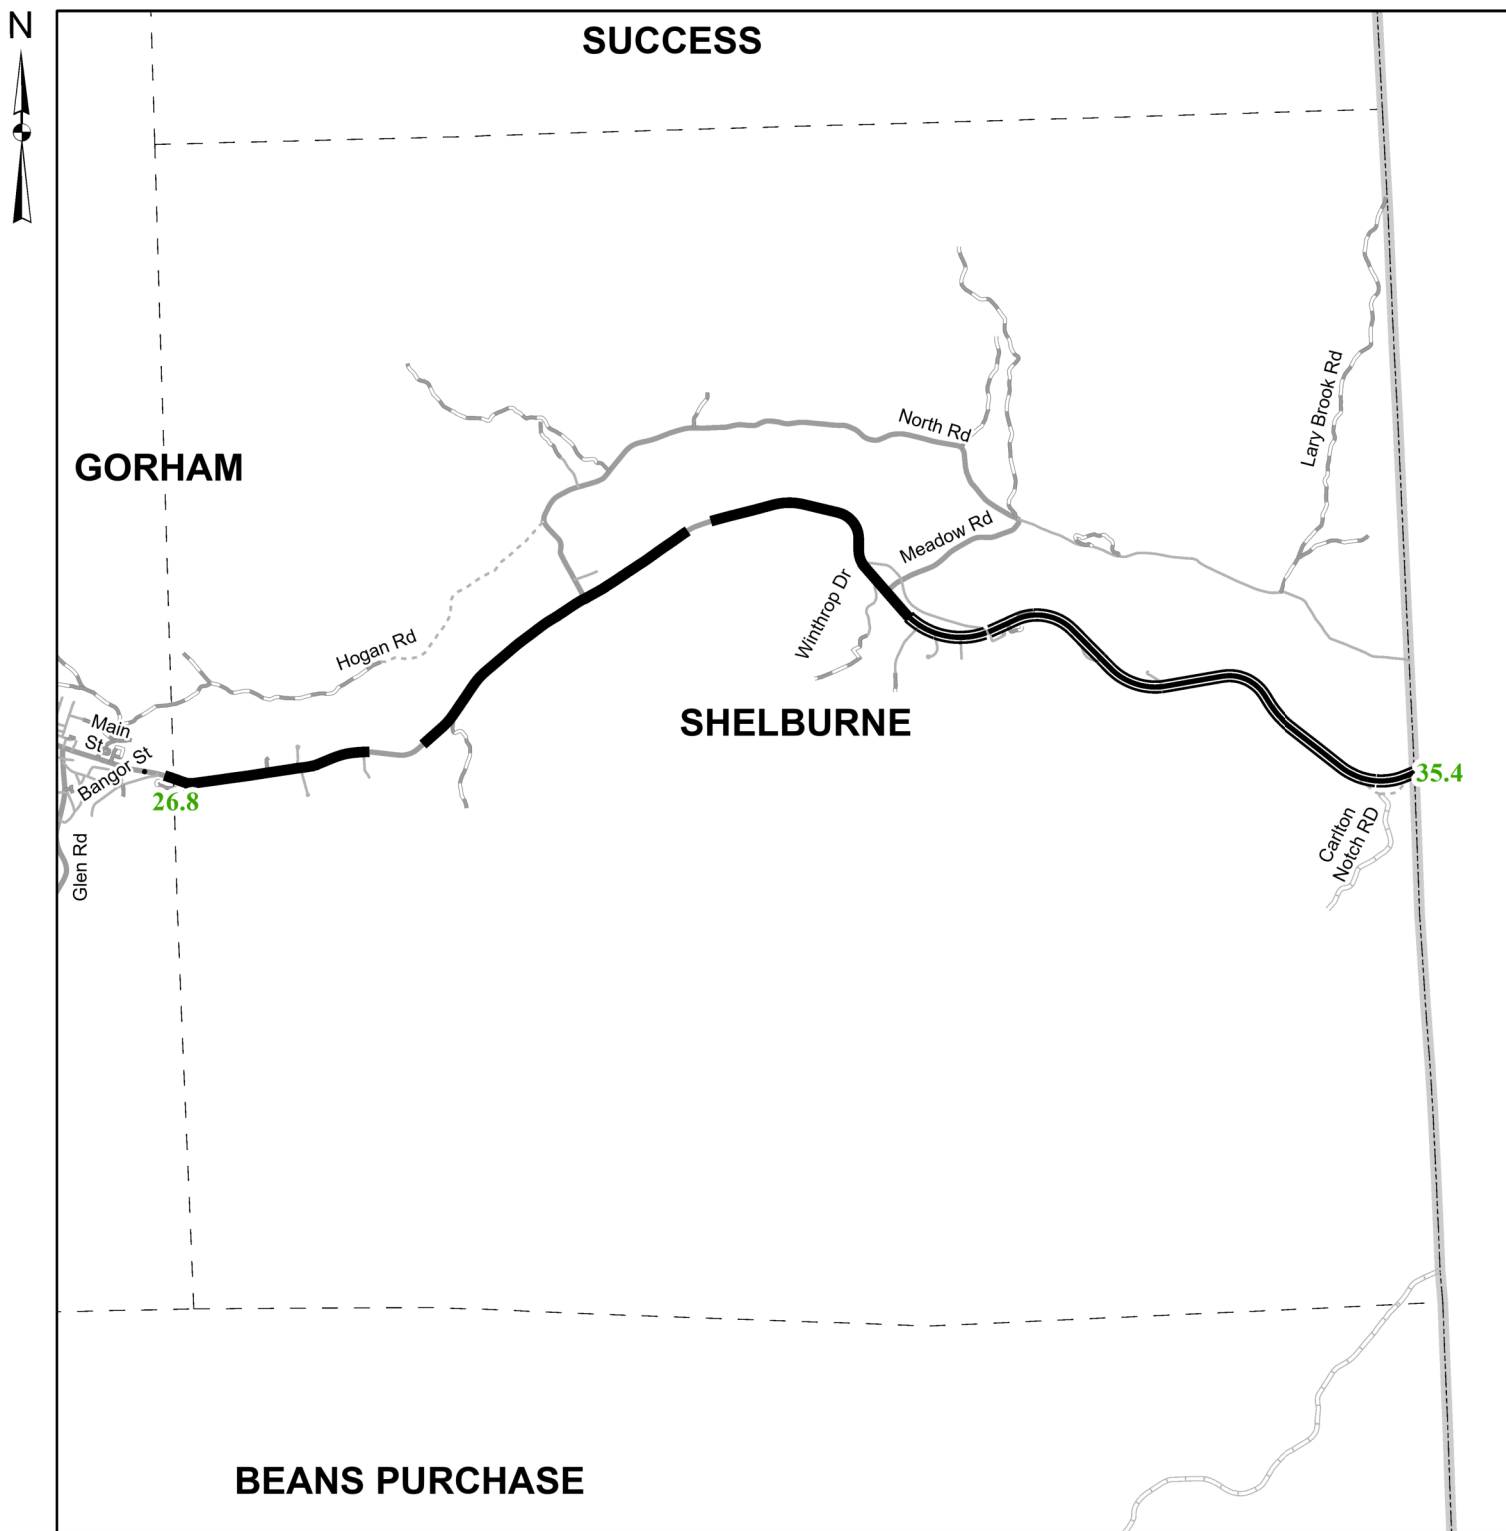

# Proposed Rumble Strips - Towns of Gorham and Shelburne, US 2

## Legend

-  Sinusoidal centerline and sinusoidal shoulders
-  Sinusoidal centerline