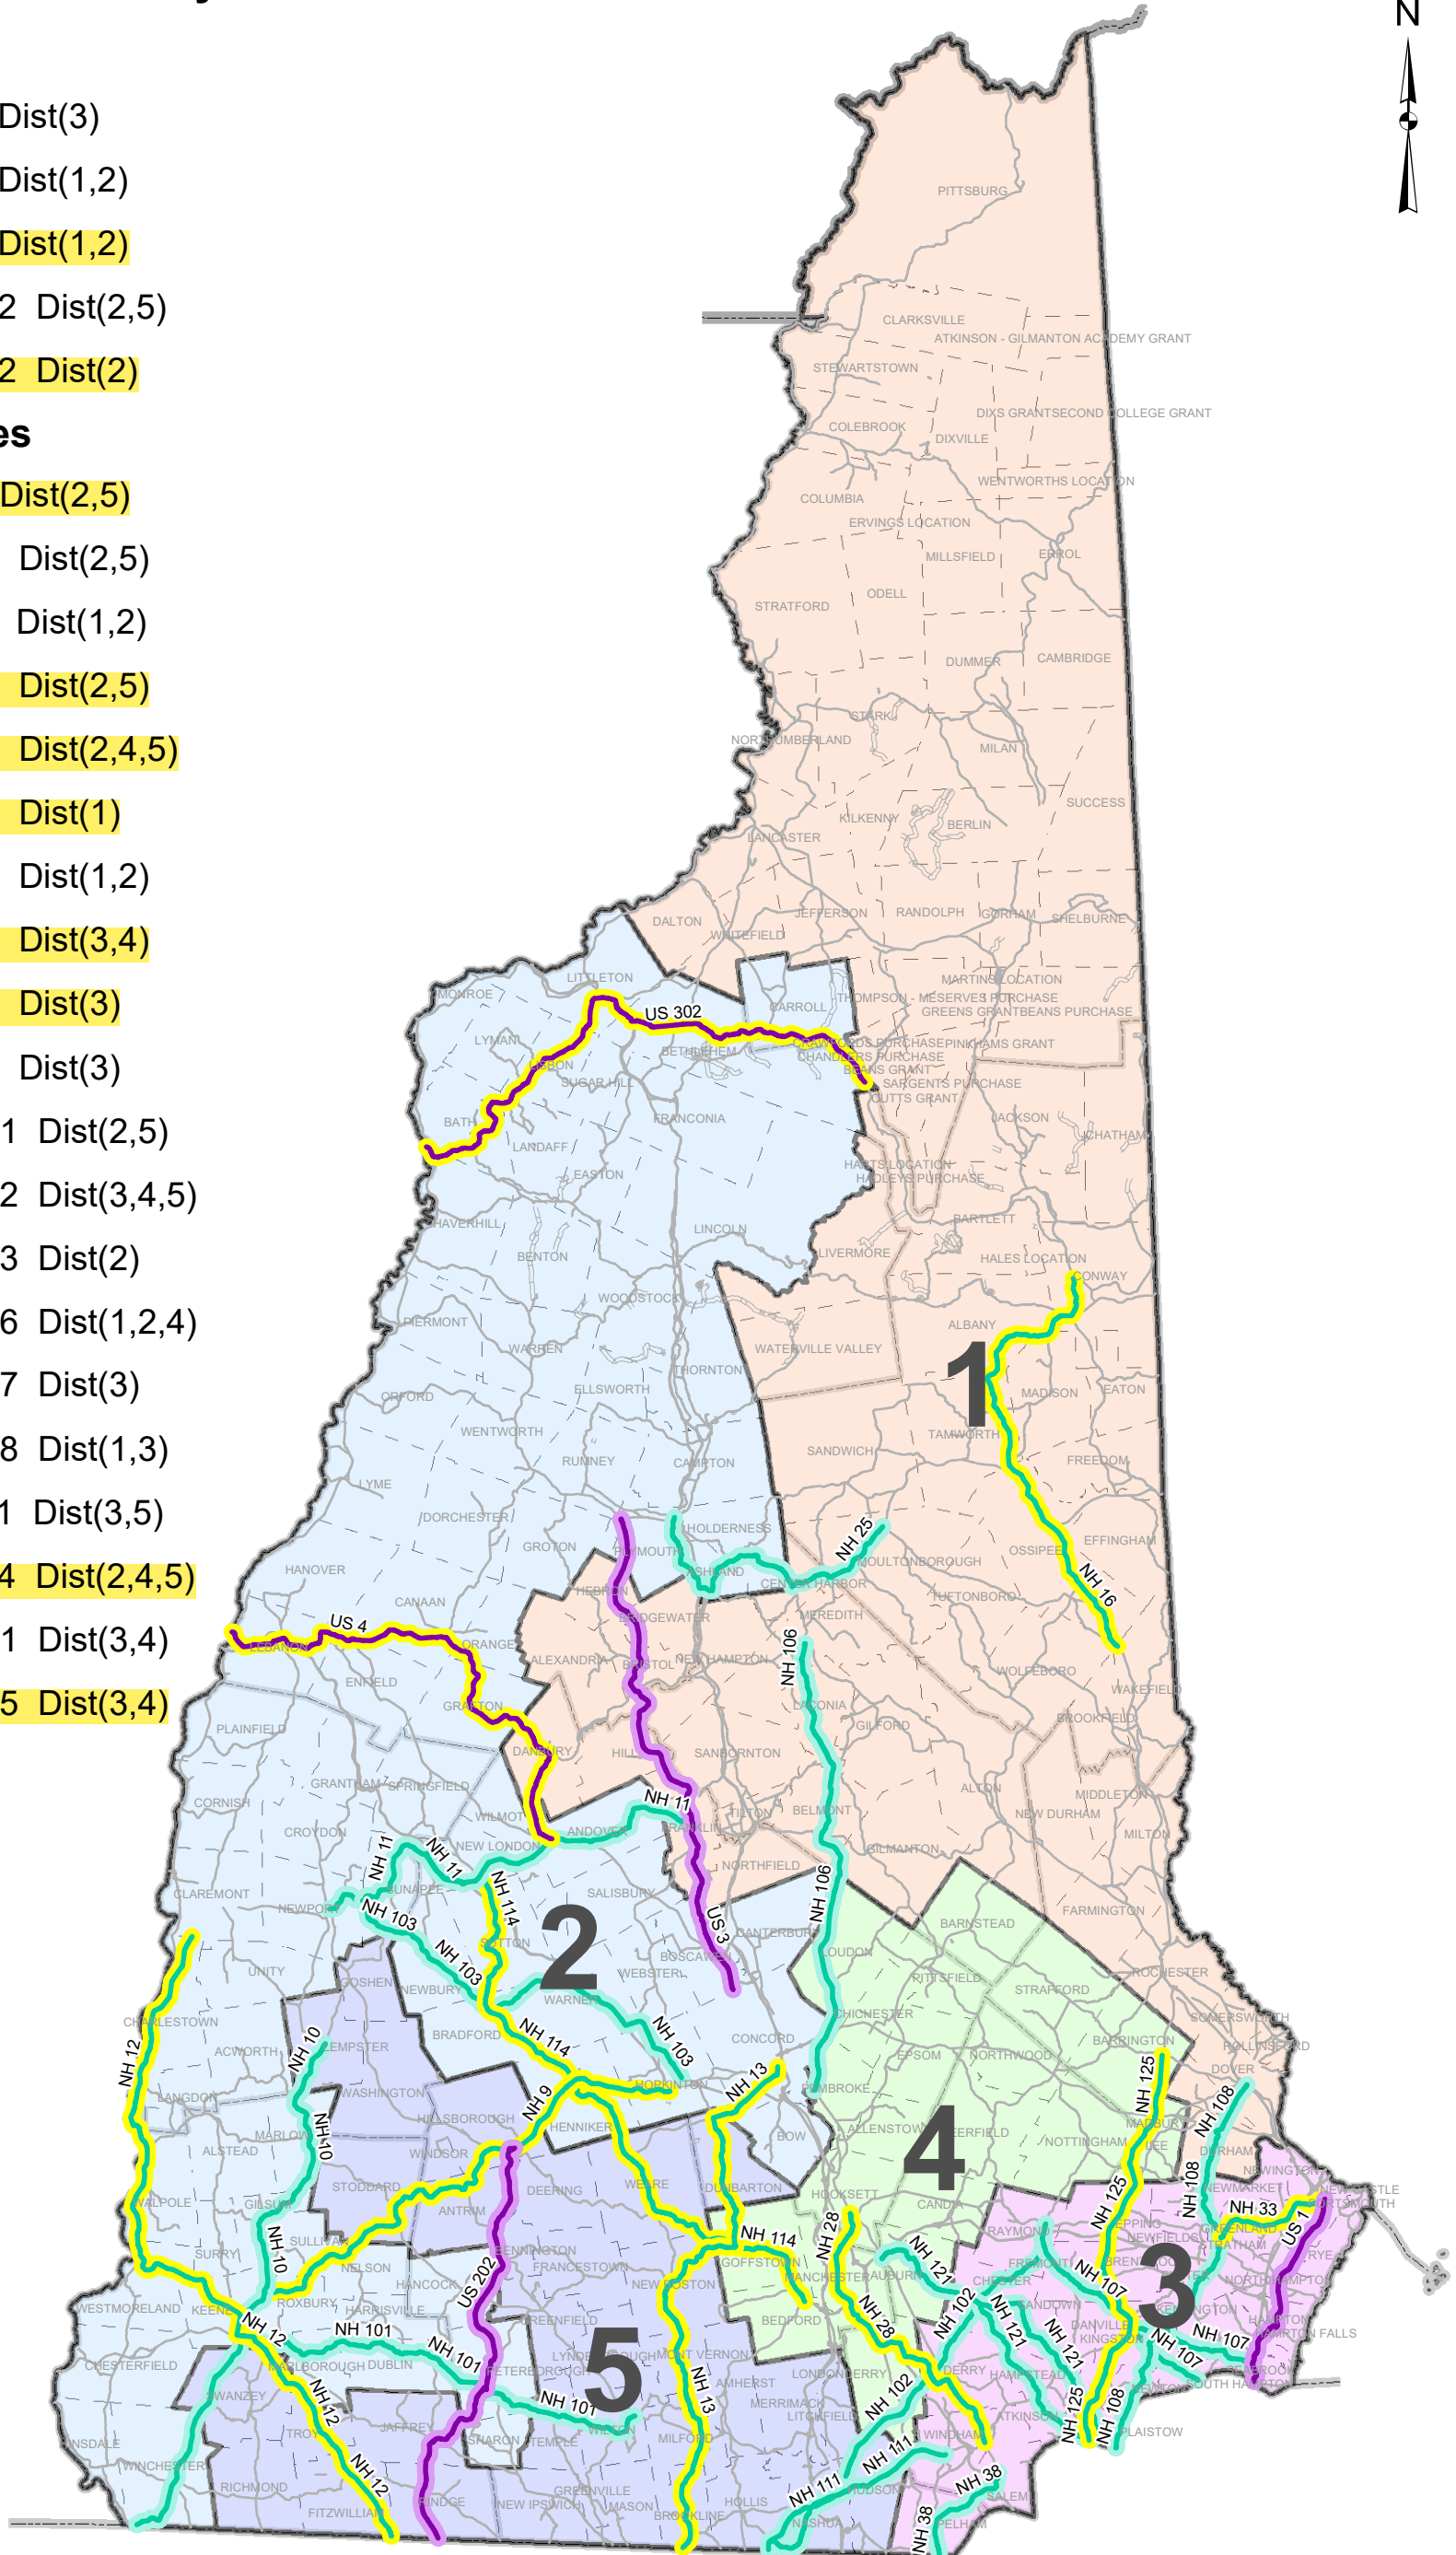

Top 25 Corridors

Interstate & Other Statewide Transportation Corridors

Legend - Sorted By Route Order

US Routes

- US 1 Dist(3)
- US 3 Dist(1,2)
- US 4 Dist(1,2)
- US 202 Dist(2,5)
- US 302 Dist(2)

State Routes

- NH 9 Dist(2,5)
- NH 10 Dist(2,5)
- NH 11 Dist(1,2)
- NH 12 Dist(2,5)
- NH 13 Dist(2,4,5)
- NH 16 Dist(1)
- NH 25 Dist(1,2)
- NH 28 Dist(3,4)
- NH 33 Dist(3)
- NH 38 Dist(3)
- NH 101 Dist(2,5)
- NH 102 Dist(3,4,5)
- NH 103 Dist(2)
- NH 106 Dist(1,2,4)
- NH 107 Dist(3)
- NH 108 Dist(1,3)
- NH 111 Dist(3,5)
- NH 114 Dist(2,4,5)
- NH 121 Dist(3,4)
- NH 125 Dist(3,4)

Note: **Highlighted Routes** are DOT recommended