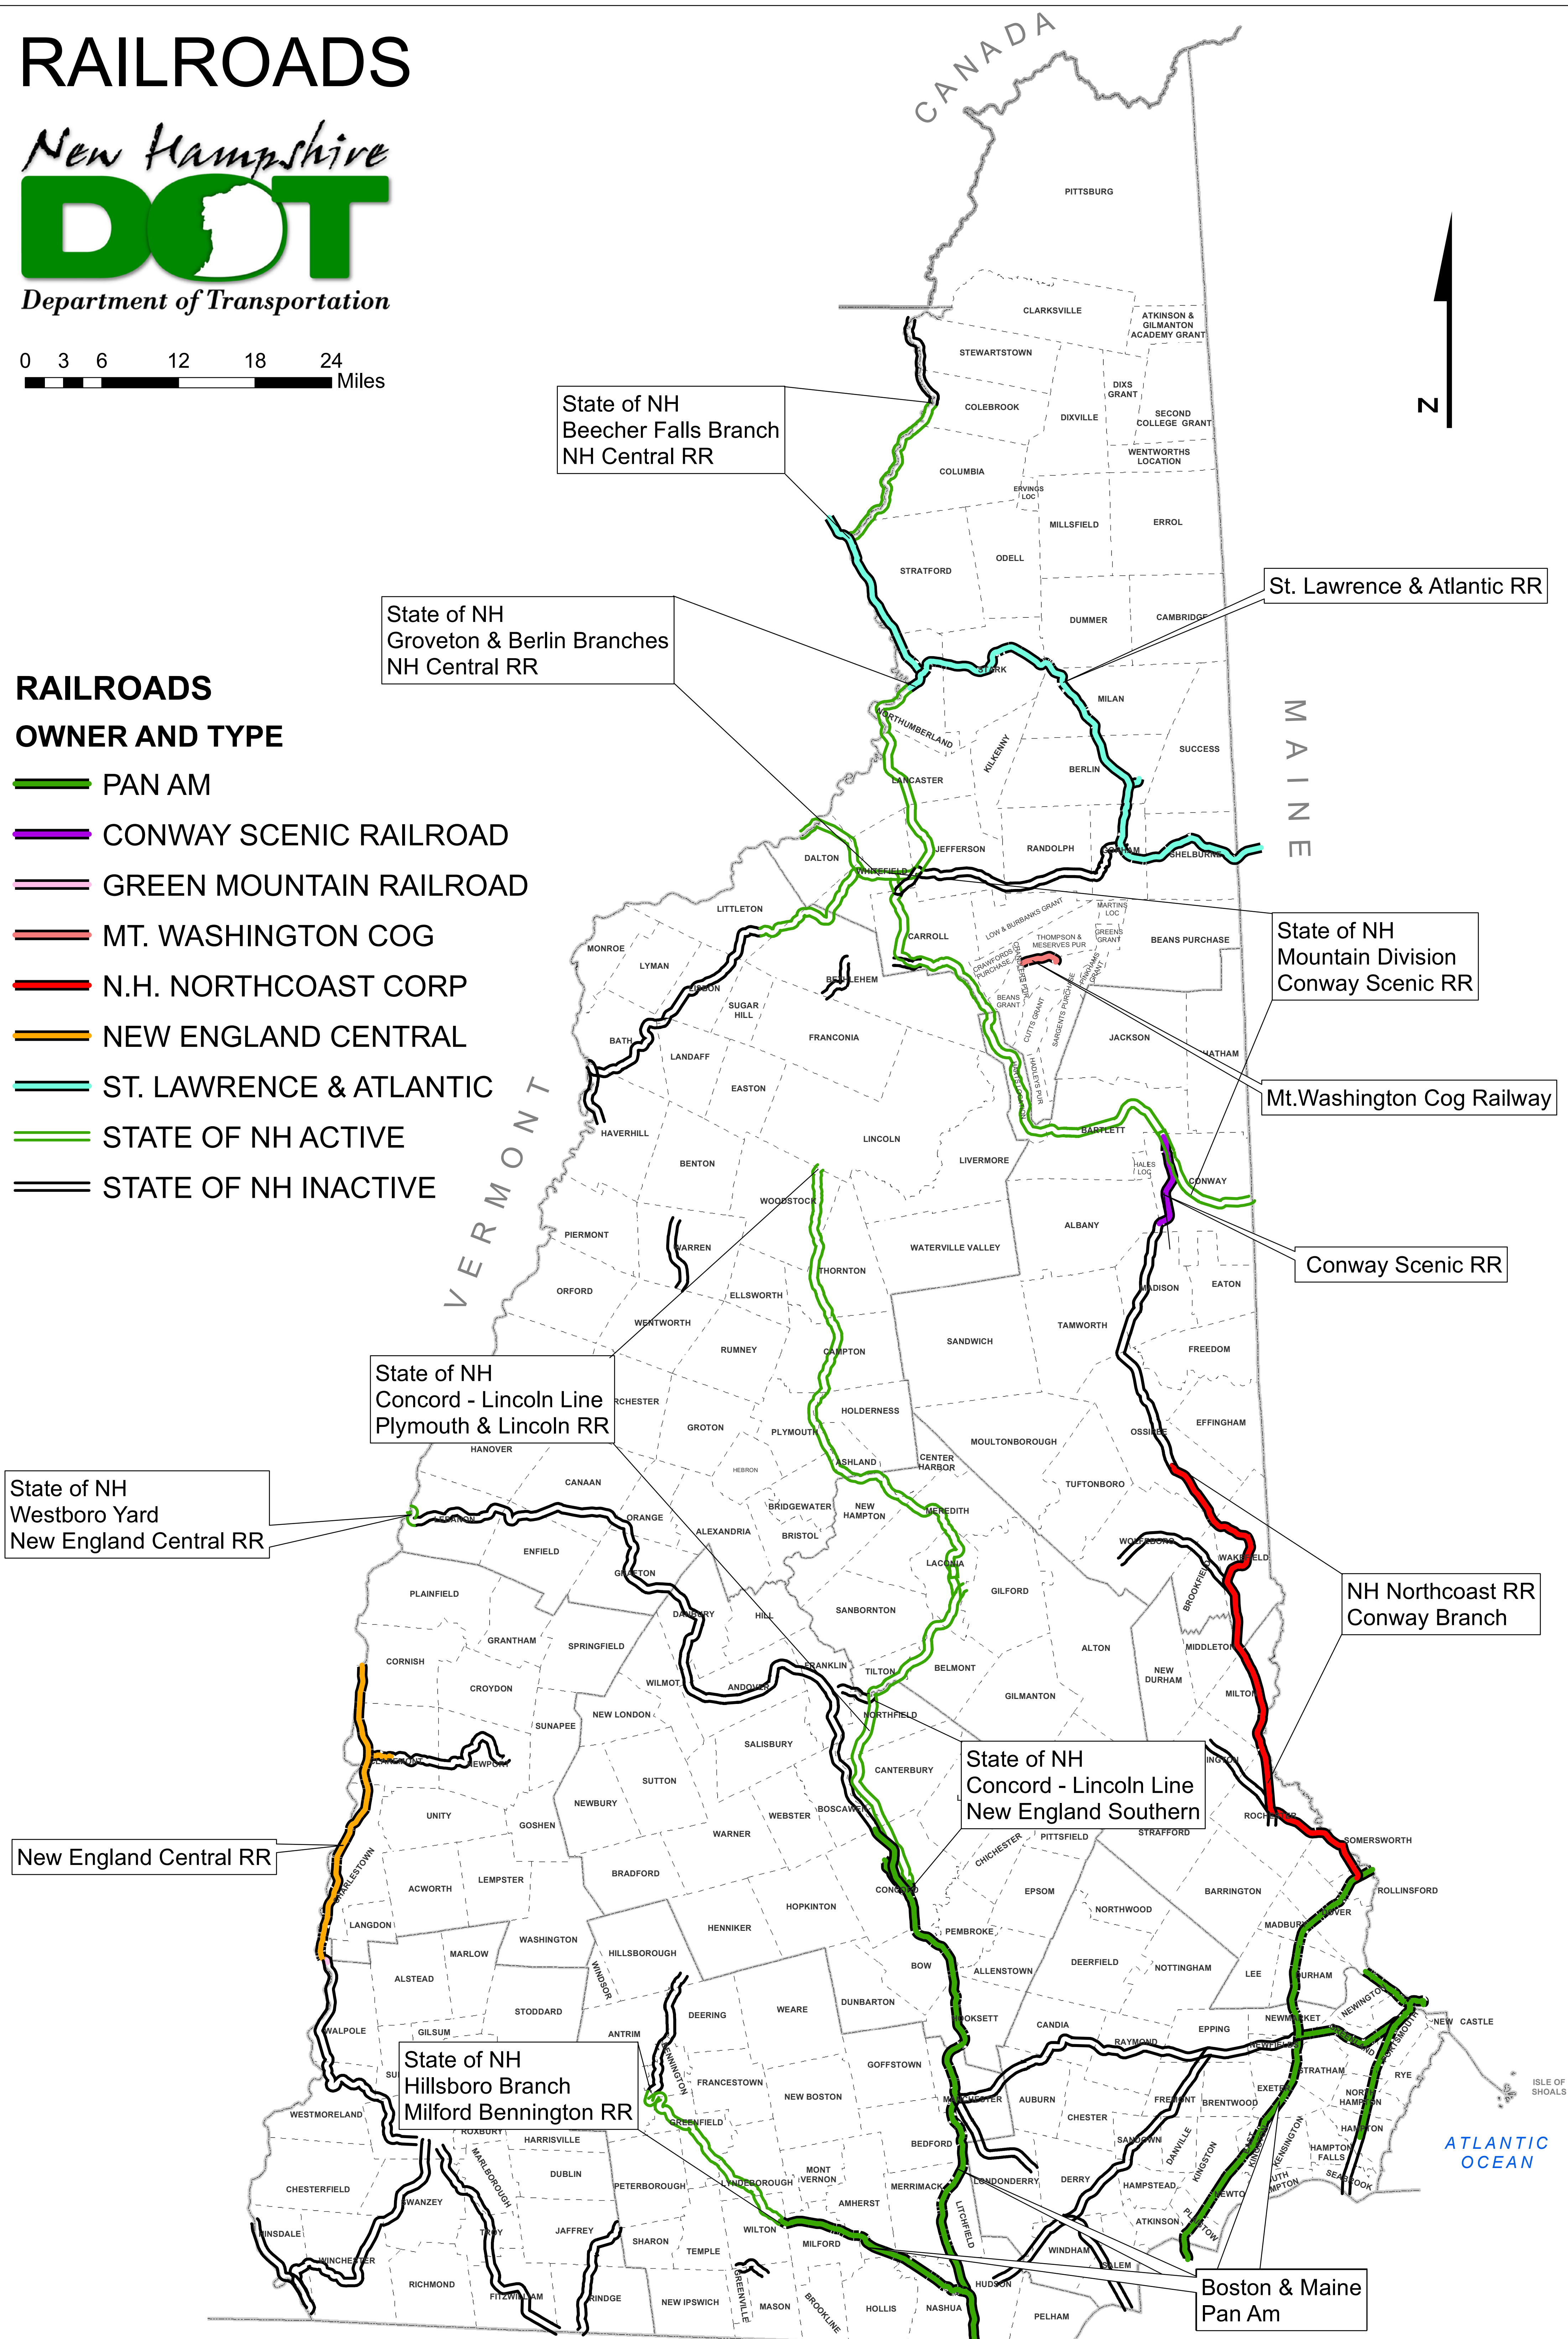

RAILROADS

Department of Transportation

RAILROADS

OWNER AND TYPE

- PAN AM
- CONWAY SCENIC RAILROAD
- GREEN MOUNTAIN RAILROAD
- MT. WASHINGTON COG
- N.H. NORTHCOAST CORP
- NEW ENGLAND CENTRAL
- ST. LAWRENCE & ATLANTIC
- STATE OF NH ACTIVE
- STATE OF NH INACTIVE

State of NH
Beecher Falls Branch
NH Central RR

State of NH
Groveton & Berlin Branches
NH Central RR

St. Lawrence & Atlantic RR

State of NH
Mountain Division
Conway Scenic RR

Mt. Washington Cog Railway

Conway Scenic RR

State of NH
Concord - Lincoln Line
Plymouth & Lincoln RR

State of NH
Westboro Yard
New England Central RR

NH Northcoast RR
Conway Branch

State of NH
Concord - Lincoln Line
New England Southern

New England Central RR